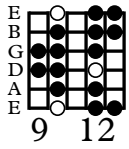

Quick Lick #2

Ex. 1 - D Dorian Scale (E-Shape) - D, E, F, G, A, B, C, D

Ex. 2 - Original Lick

Ex. 3 - Strict Alternate Picking (Picking Every Note)

Ex. 4 - Mixed Picking

Ex. 4 - Mixed Picking

Tablature: 9 10 9 12 9 10 12 9 10 9 12 9 10 12 10 12 10 12 10 12 13 13